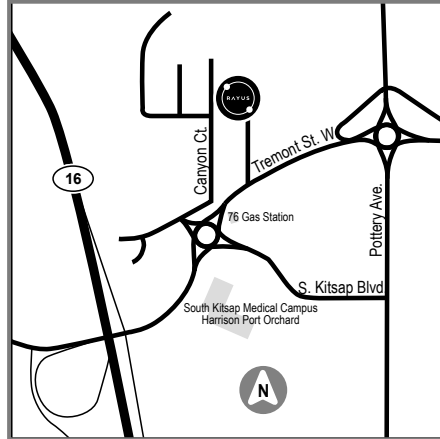

FEDERAL WAY - BREAST IMAGING
Omni Building
909 S. 336th St., Suite B101
Federal Way, WA 98003
call **253.735.1991** fax **253.941.6941**

ISSAQUAH
1301 4th Ave. NW, Suite 202
Issaquah, WA 98027
call **206.524.5599** fax **206.524.5338**

LAKESWOOD
7308 Bridgeport Way W., Suite 101
Lakewood, WA 98499
call 253.682.1666 fax 253.682.1667

PORT ORCHARD
463 Tremont St. W., Suite 130
Port Orchard, WA 98366
call 360.876.3141 fax 360.876.3142
formerly InHealth Imaging