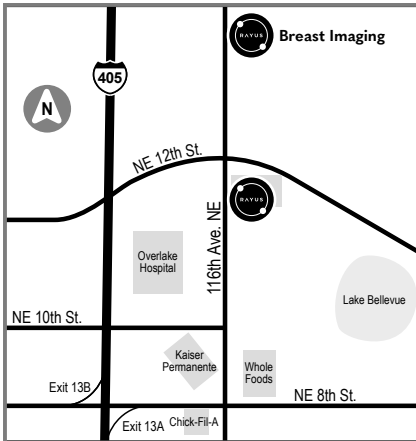

APPOINTMENT DATE

APPOINTMENT TIME

LOCATION

BELLEVUE
1310 116th Ave. NE, Suite E
Bellevue, WA 98004
call **425.637.9729** fax **425.462.8309**

BELLEVUE - BREAST IMAGING
Eastside Professional Center
1810 116th Ave. NE, Suite 101
Bellevue, WA 98004
call **425.974.1044** fax **425.974.1033**

FEDERAL WAY - BREAST IMAGING
Omni Building
909 S. 336th St., Suite B101
Federal Way, WA 98003
call **253.735.1991** fax **253.941.6941**

ISSAQUAH
1301 4th Ave. NW, Suite 202
Issaquah, WA 98027
call **206.524.5599** fax **206.524.5338**