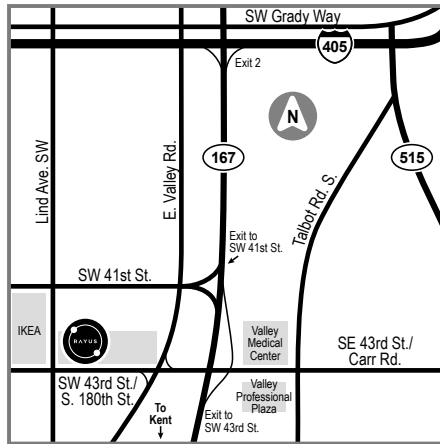

RENTON
220 SW 43rd St.
Renton, WA 98057
call 425.228.4000 fax 425.228.2789