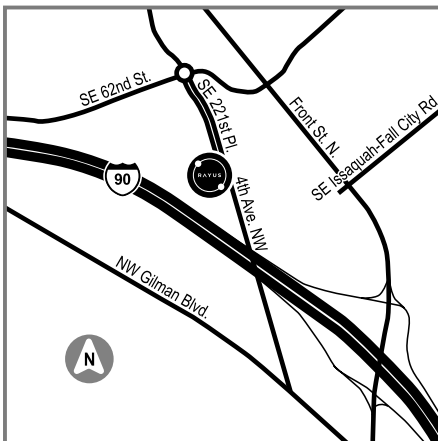

ISSAQUAH
1301 4th Ave. NW, Suite 202
Issaquah, WA 98027
call **206.524.5599** fax **206.524.5338**