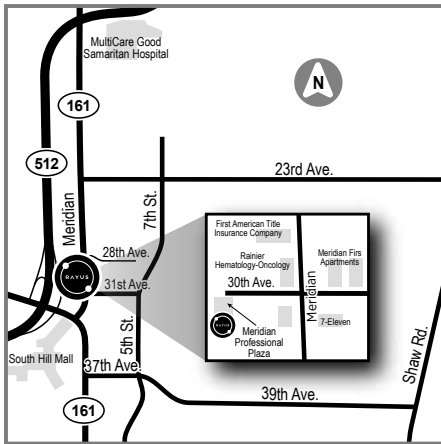

PUYALLUP
2930 S. Meridian, Suite 160
Puyallup, WA 98373
call 253.286.2092 fax 253.848.2161