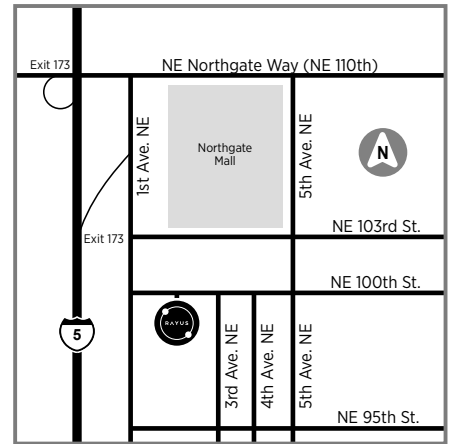

SEATTLE
115 NE 100th St., Suite 101
Seattle, WA 98125
call 206.524.5599 fax 206.524.5338

CALL 855.643.7226
ONLINE RAYUSradiology.com/washington