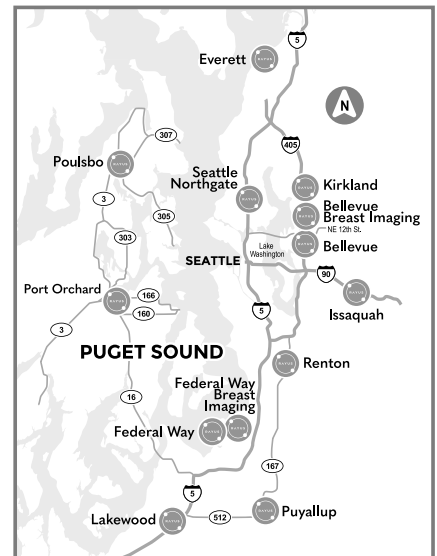

SCHEDULE AN APPOINTMENT CALL **855.643.7226**

SHINE ON

RAYUS
RADIOLOGY™