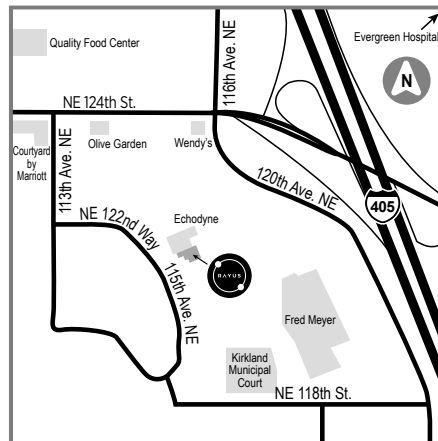

APPOINTMENT DATE

APPOINTMENT TIME

LOCATION

BELLEVUE
1310 116th Ave. NE, Suite E
Bellevue, WA 98004
call **425.637.9729** fax **425.462.8309**

BELLEVUE - BREAST IMAGING
Eastside Professional Center
1810 116th Ave. NE, Suite 101
Bellevue, WA 98004
call **425.974.1044** fax **425.974.1033**

FEDERAL WAY - BREAST IMAGING
Omni Building
909 S. 336th St., Suite B101
Federal Way, WA 98003
call **253.735.1991** fax **253.941.6941**

ISSAQUAH
1301 4th Ave. NW, Suite 202
Issaquah, WA 98027
call **206.524.5599** fax **206.524.5338**