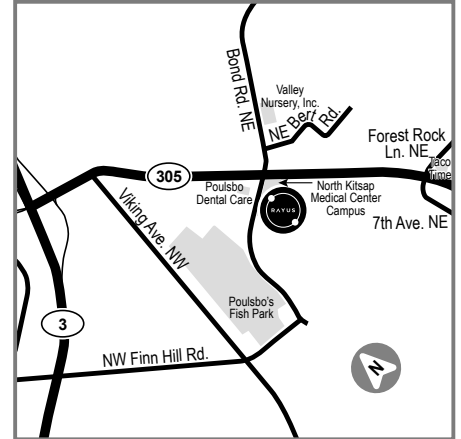

FEDERAL WAY - BREAST IMAGING
Omni Building
909 S. 336th St., Suite B101
Federal Way, WA 98003
call **253.735.1991** fax **253.941.6941**

ISSAQUAH
1301 4th Ave. NW, Suite 202
Issaquah, WA 98027
call **206.524.5599** fax **206.524.5338**

LAKESWOOD
7308 Bridgeport Way W., Suite 101
Lakewood, WA 98499
call 253.682.1666 fax 253.682.1667

PORT ORCHARD
463 Tremont St. W., Suite 130
Port Orchard, WA 98366
call 360.876.3141 fax 360.876.3142
formerly InHealth Imaging